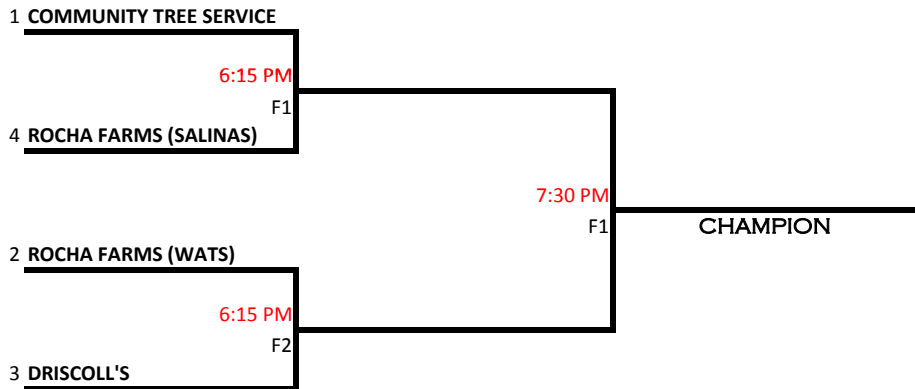

17th ANNUAL
WATSONVILLE
*Strawberry
Festival*
AT MONTEREY BAY

Copa Fresa 2011
Soccer Tournament

STANDINGS

TEAMS	GP	WINS	TIES	LOSSES	GF	GA	PTS
COMMUNITY TREE SERVICE	3	3	0	0	9	2	9
ROCHA FARMS ENTERPRICE (WAT)	3	2	0	1	8	3	6
DRISCOLL'S	3	1	0	2	1	5	3
ROCHA FARMS ENTERPRICE (SALINAS)	3	0	0	2	1	8	0

*Wins = 3 pts., Ties = 1 pt., Losses = 0 pts.

**Top 4 teams will make the playoffs

PLAYOFF BRACKET

PARTICIPANTS: